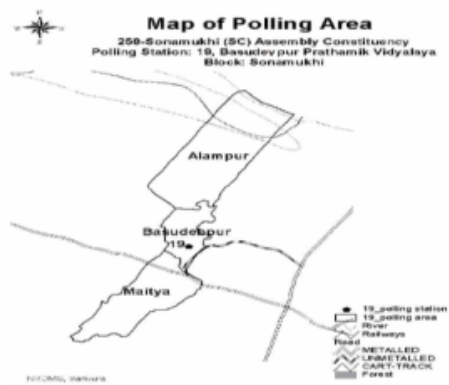

Nazri Naksha

Google Map View