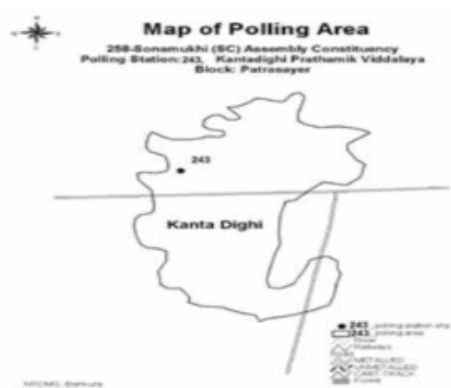

Nazri Naksha

Google Map View