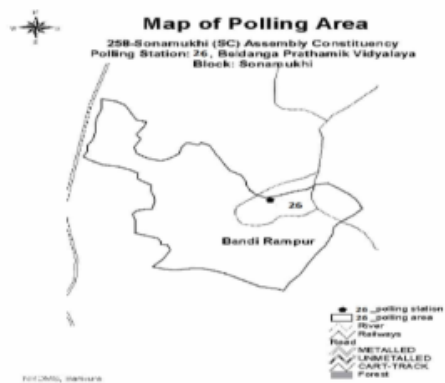

Nazri Naksha

Google Map View