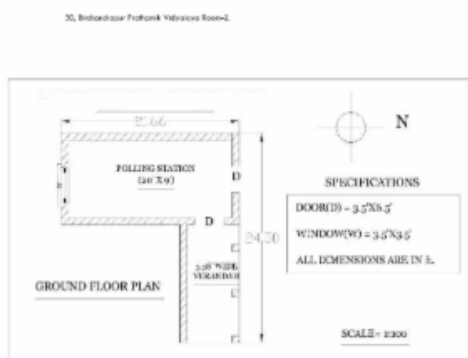

Nazri Naksha

Google Map View

Polling Station Building Front View

Polling Station Front View

Cad View

Key MAP View