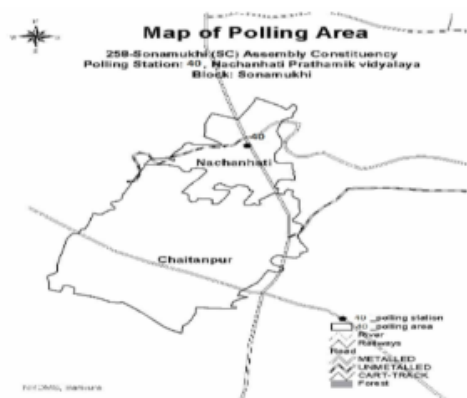

Nazri Naksha

Google Map View