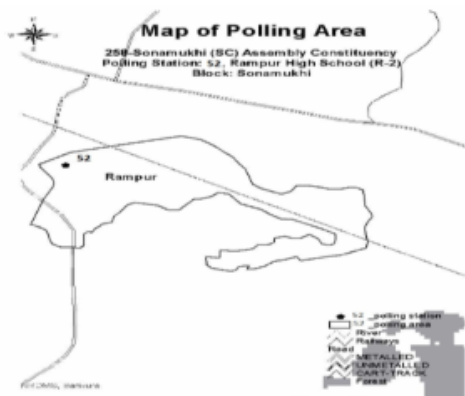

Nazri Naksha

Google Map View