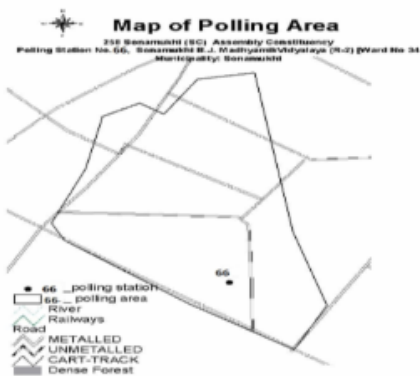

Nazri Naksha

Google Map View