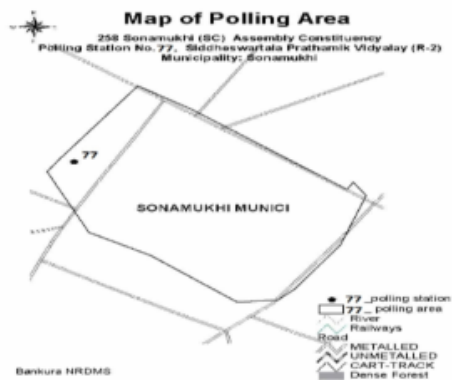

Nazri Naksha

Google Map View