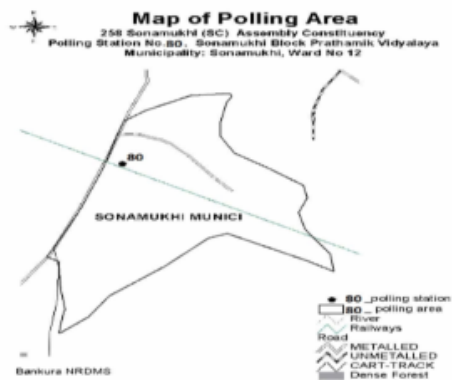

Nazri Naksha

Google Map View