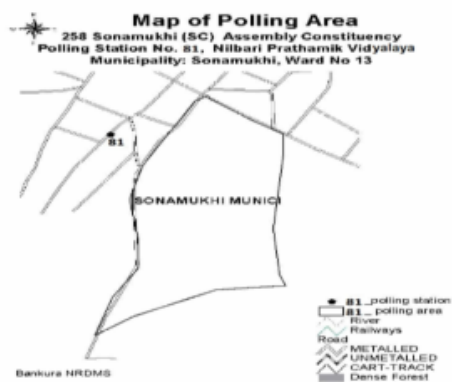

Nazri Naksha

Google Map View