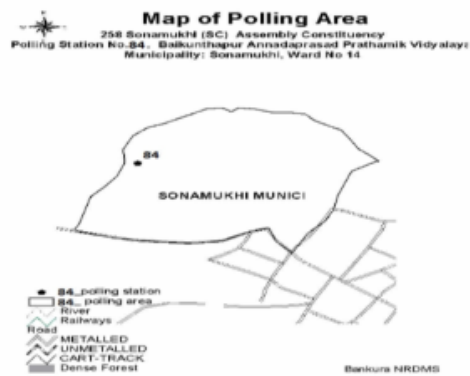

Nazri Naksha

Google Map View