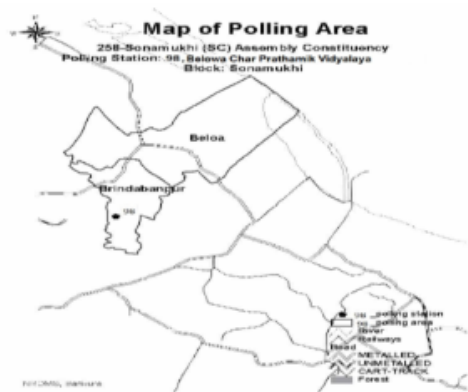

Nazri Naksha

Google Map View