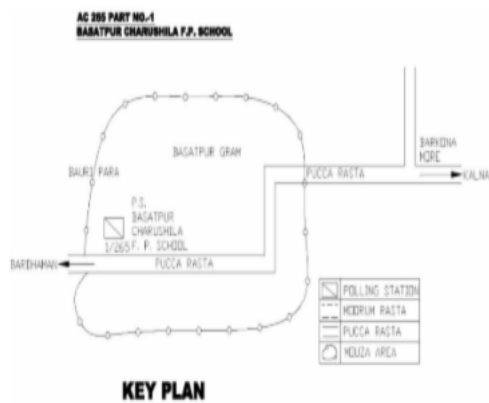

Nazri Naksha

Google Map View

Polling Station Building Front View

Polling Station Front View

Cad View

Key MAP View