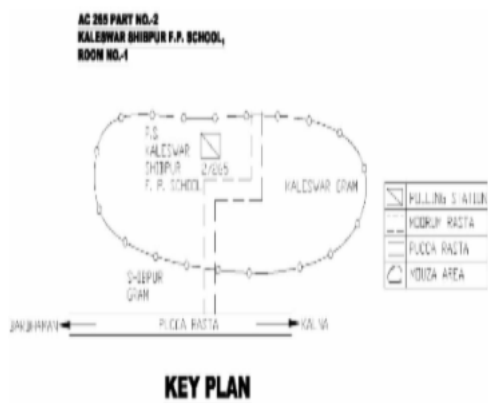

Nazri Naksha

Google Map View

Polling Station Building Front View

Polling Station Front View

Cad View

Key MAP View