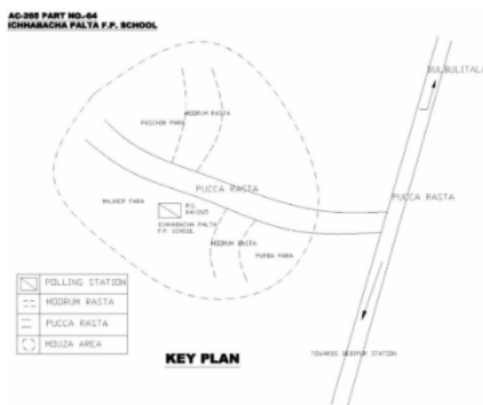

Nazri Naksha

Google Map View

Polling Station Building Front View

Polling Station Front View

Cad View

Key MAP View