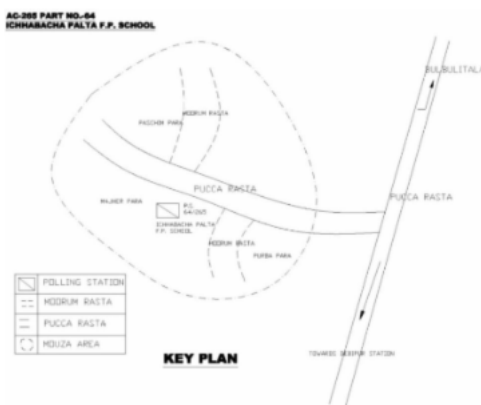

Nazri Naksha

Google Map View

Polling Station Building Front View

Polling Station Front View

Cad View

Key MAP View