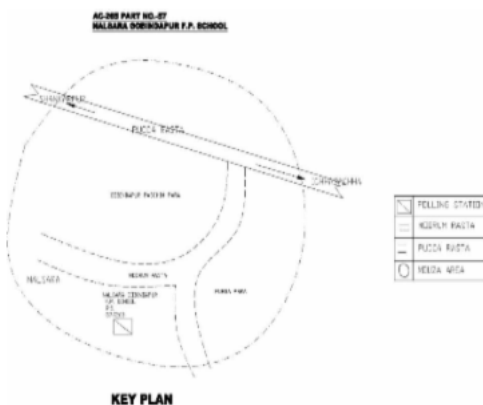

Nazri Naksha

Google Map View

Polling Station Building Front View

Polling Station Front View

Cad View

Key MAP View