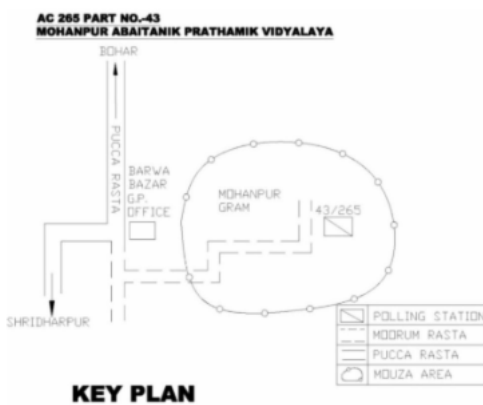

Nazri Naksha

Google Map View

Polling Station Building Front View

Polling Station Front View

Cad View

Key MAP View