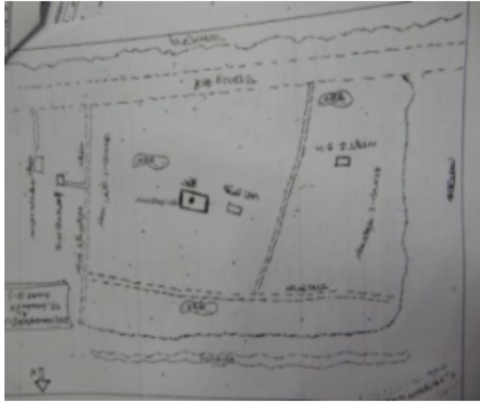

Polling Station Building Front View

Nazri Naksha