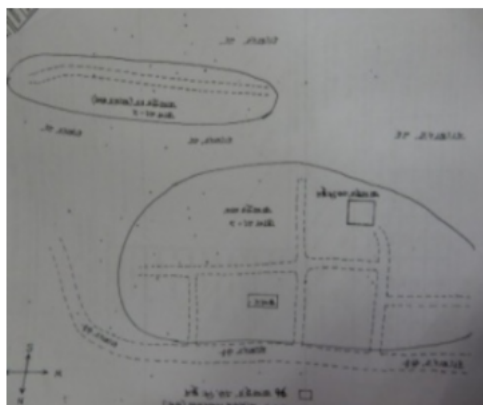

Polling Station Building Front View

Nazri Naksha