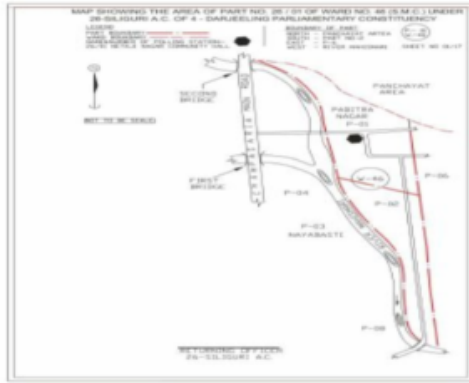

Nazri Naksha

Google Map View