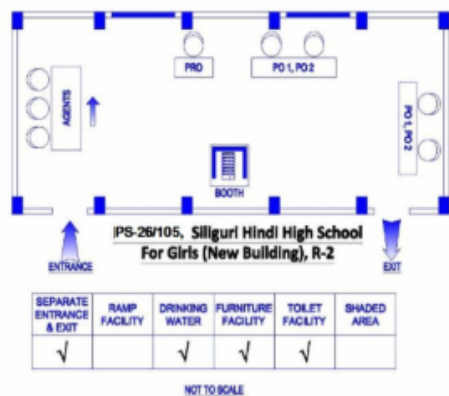

Nazri Naksha

Google Map View

Polling Station Building Front View

Polling Station Front View

Cad View

Key MAP View