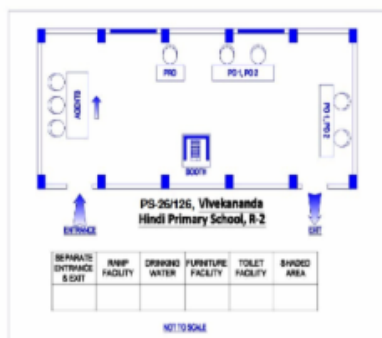

Nazri Naksha

Google Map View

Polling Station Building Front View

Polling Station Front View

Cad View

Key MAP View