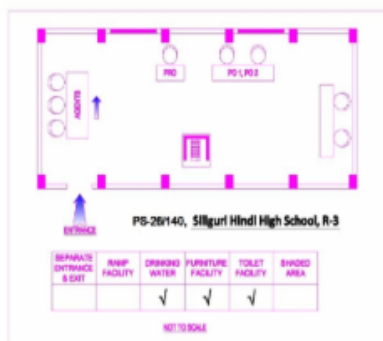

Nazri Naksha

Google Map View

Polling Station Building Front View

Polling Station Front View

Cad View

Key MAP View