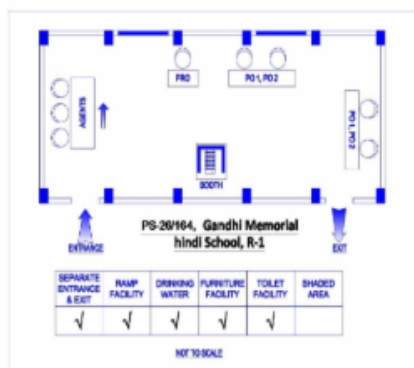

Nazri Naksha

Google Map View

Polling Station Building Front View

Polling Station Front View

Cad View

Key MAP View