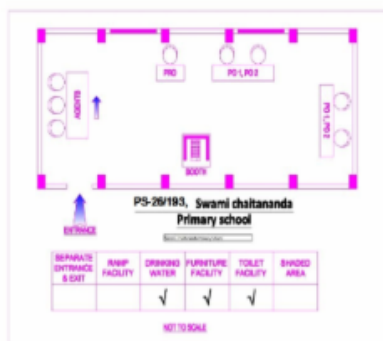

Nazri Naksha

Google Map View

Polling Station Building Front View

Polling Station Front View

Cad View

Key MAP View