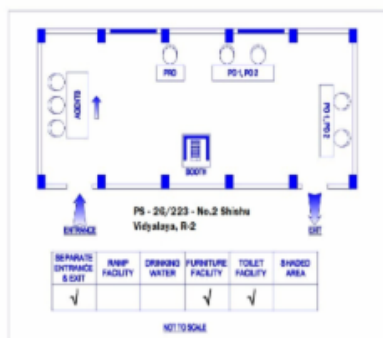

Nazri Naksha

Google Map View

Polling Station Building Front View

Polling Station Front View

Cad View

Key MAP View