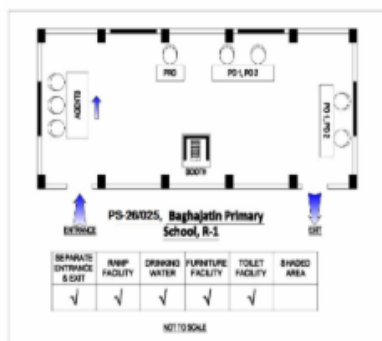

Nazri Naksha

Google Map View

Polling Station Building Front View

Polling Station Front View

Cad View

Key MAP View