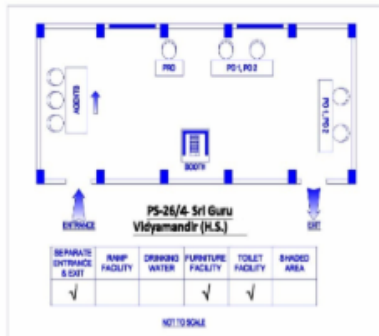

Nazri Naksha

Google Map View

Polling Station Building Front View

Polling Station Front View

Cad View

Key MAP View