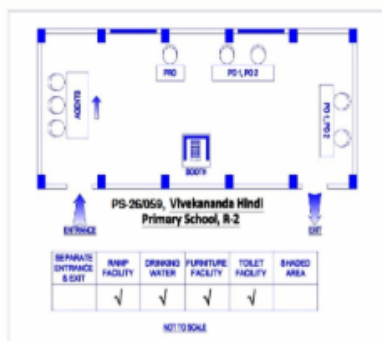

Nazri Naksha

Google Map View

Polling Station Building Front View

Polling Station Front View

Cad View

Key MAP View