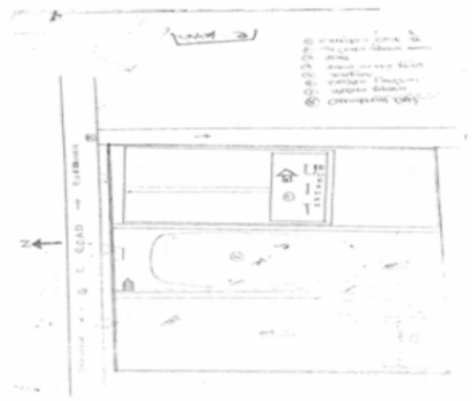

Polling Station Building Front View

Nazri Naksha