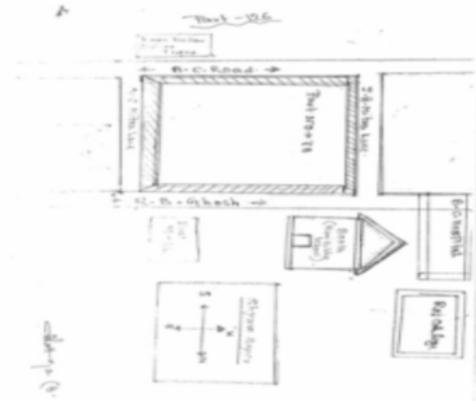

Polling Station Building Front View

Nazri Naksha