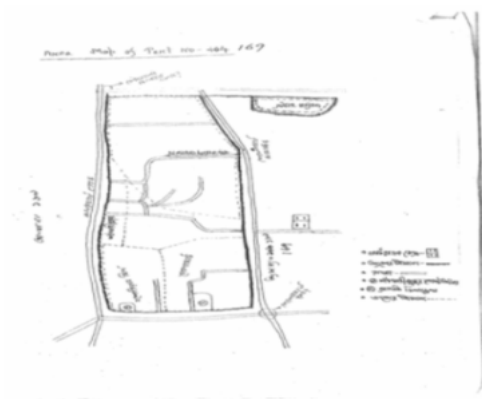

Polling Station Building Front View

Nazri Naksha