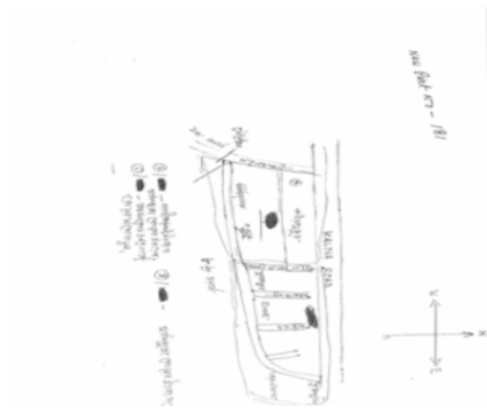

Nazri Naksha

Google Map View