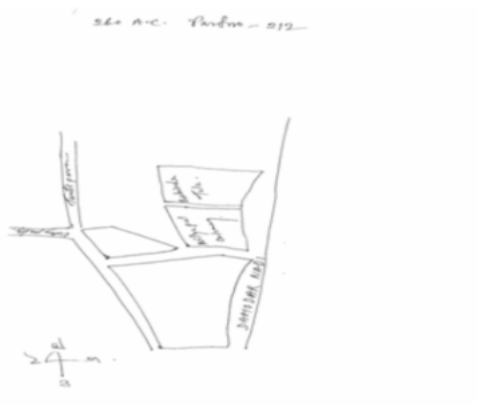

Nazri Naksha

Google Map View