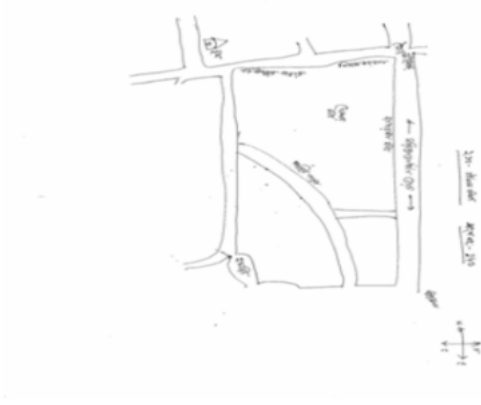

Polling Station Building Front View

Nazri Naksha