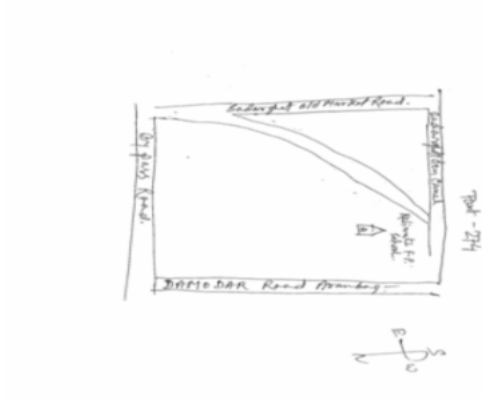

Polling Station Building Front View

Nazri Naksha