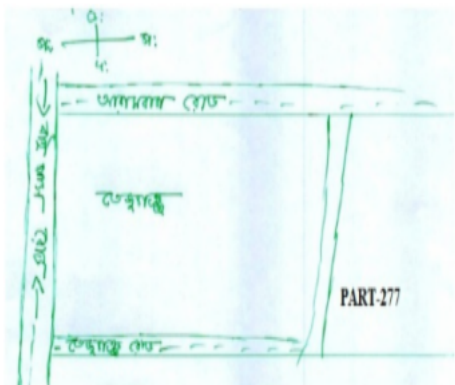

Polling Station Building Front View

Nazri Naksha