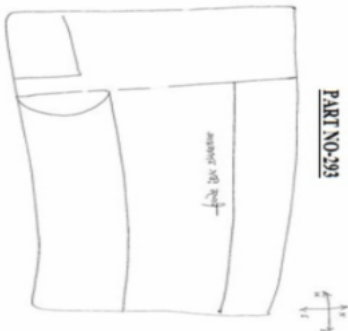

Polling Station Building Front View

Nazri Naksha