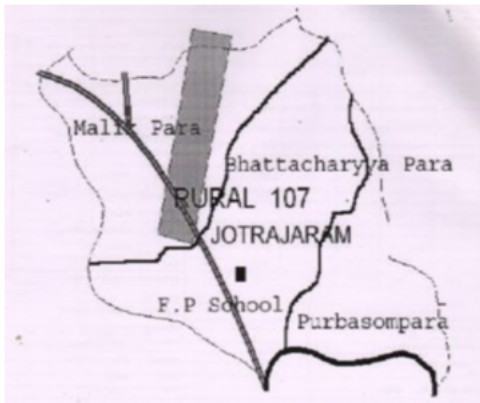

Nazri Naksha

Google Map View

Polling Station Building Front View

Polling Station Front View

Cad View

Key MAP View