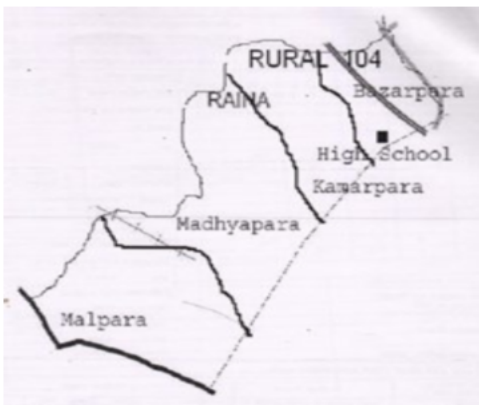

Nazri Naksha

Google Map View

Polling Station Building Front View

Polling Station Front View

Cad View

Key MAP View