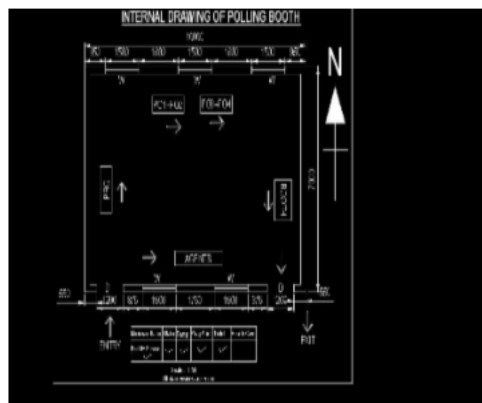

Polling Station Front View

Cad View