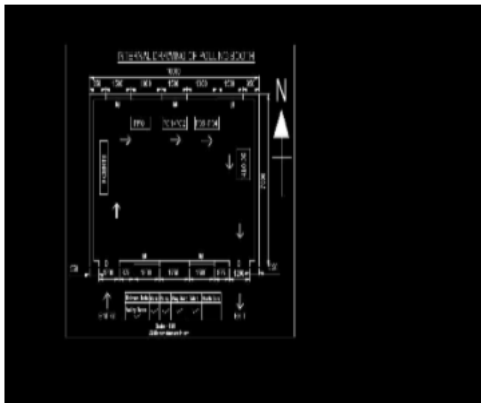

Polling Station Building Front View

Polling Station Front View

Cad View