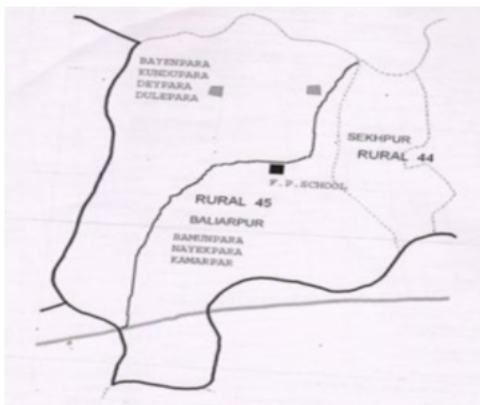

Nazri Naksha

Google Map View

Polling Station Building Front View

Polling Station Front View

Cad View

Key MAP View