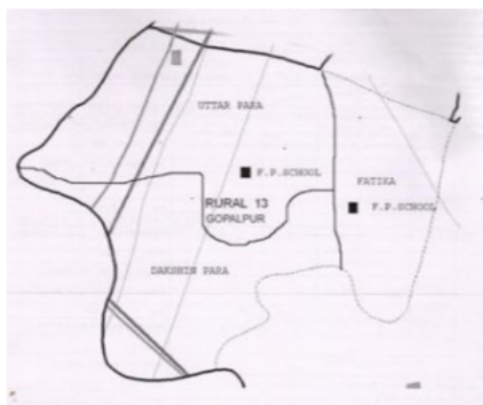

Nazri Naksha

Google Map View

Polling Station Building Front View

Polling Station Front View

Cad View

Key MAP View