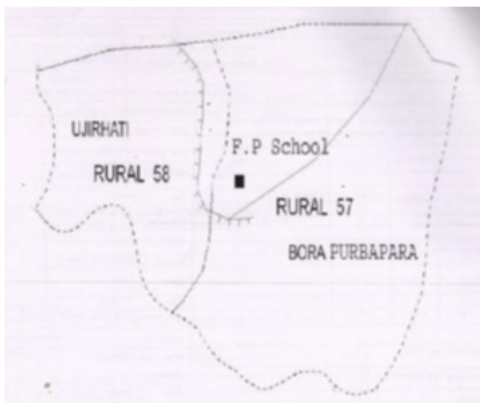

Nazri Naksha

Google Map View

Polling Station Building Front View

Polling Station Front View

Cad View

Key MAP View