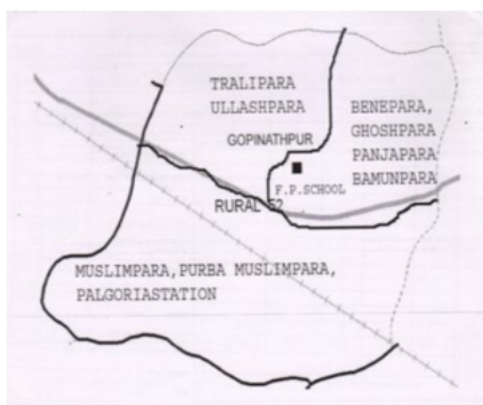

Nazri Naksha

Google Map View

Polling Station Building Front View

Polling Station Front View

Cad View

Key MAP View