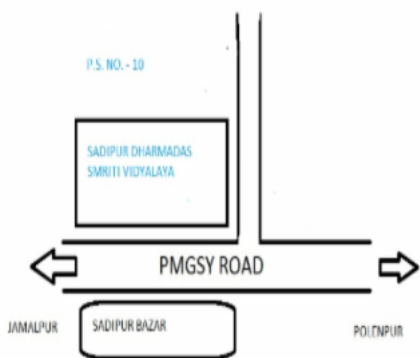

Nazri Naksha

Google Map View

Polling Station Building Front View

Polling Station Front View

Cad View

Key MAP View