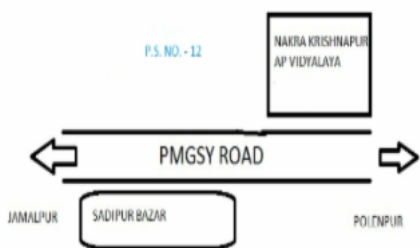

Nazri Naksha

Google Map View

Polling Station Building Front View

Polling Station Front View

Cad View

Key MAP View