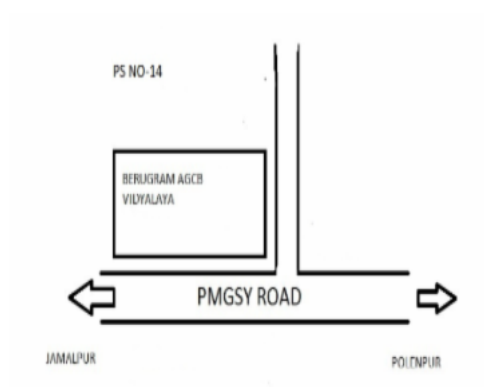

Nazri Naksha

Google Map View

Polling Station Building Front View

Polling Station Front View

Cad View

Key MAP View